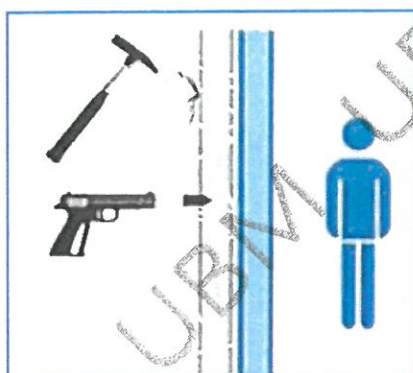

Bullet resistance and Manual attack resistance in accordance with:

EN 1063, EN 356
BS 5051, BS 5544

- Bullet Resistance Standard
- BR3 Level
- Anti Burglary P6B Level
- **In Stock Now** (現貨供應)